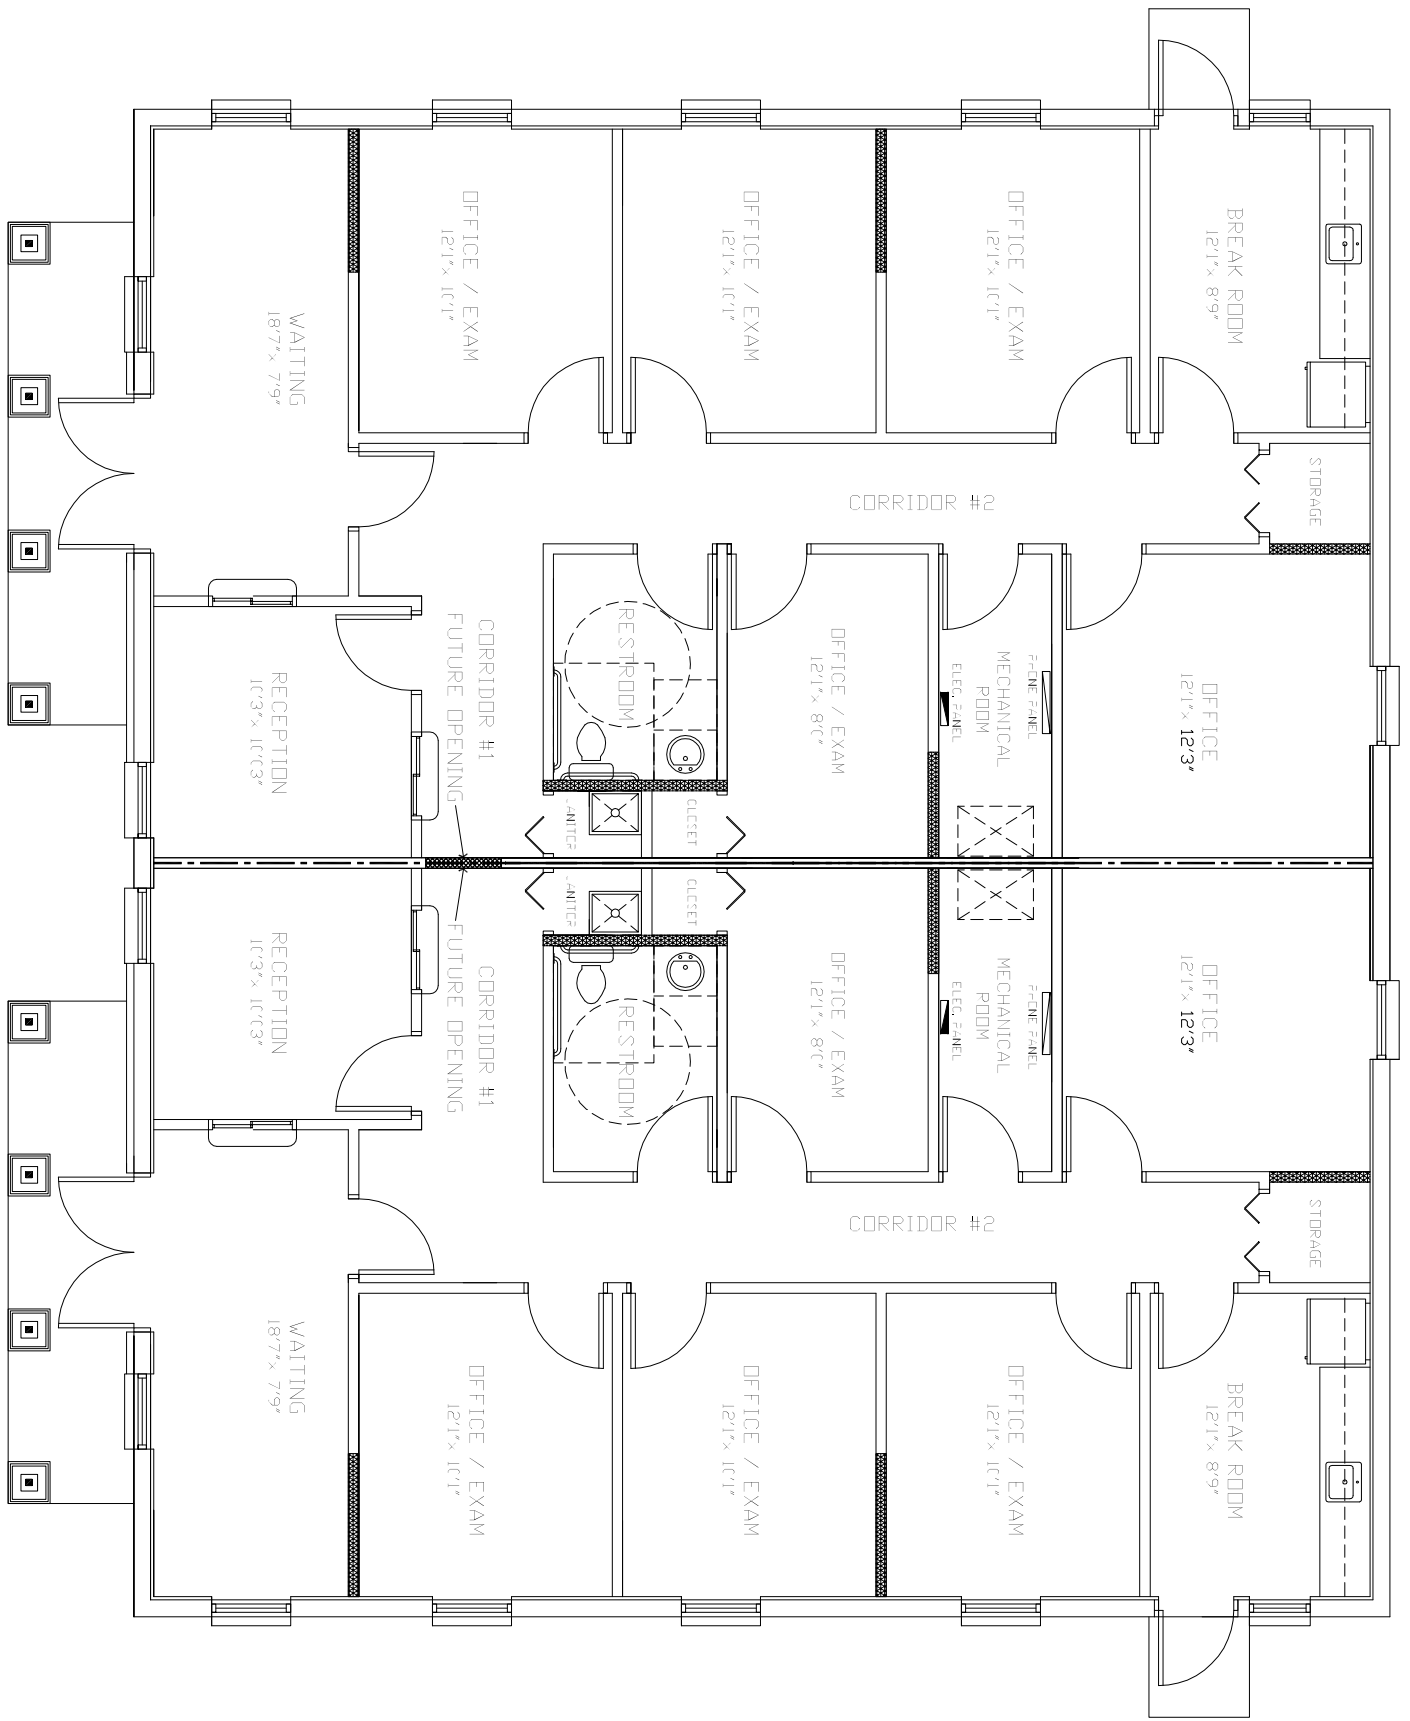

PLUMBING WALL

## MODEL A-1 / 3000 sq ft